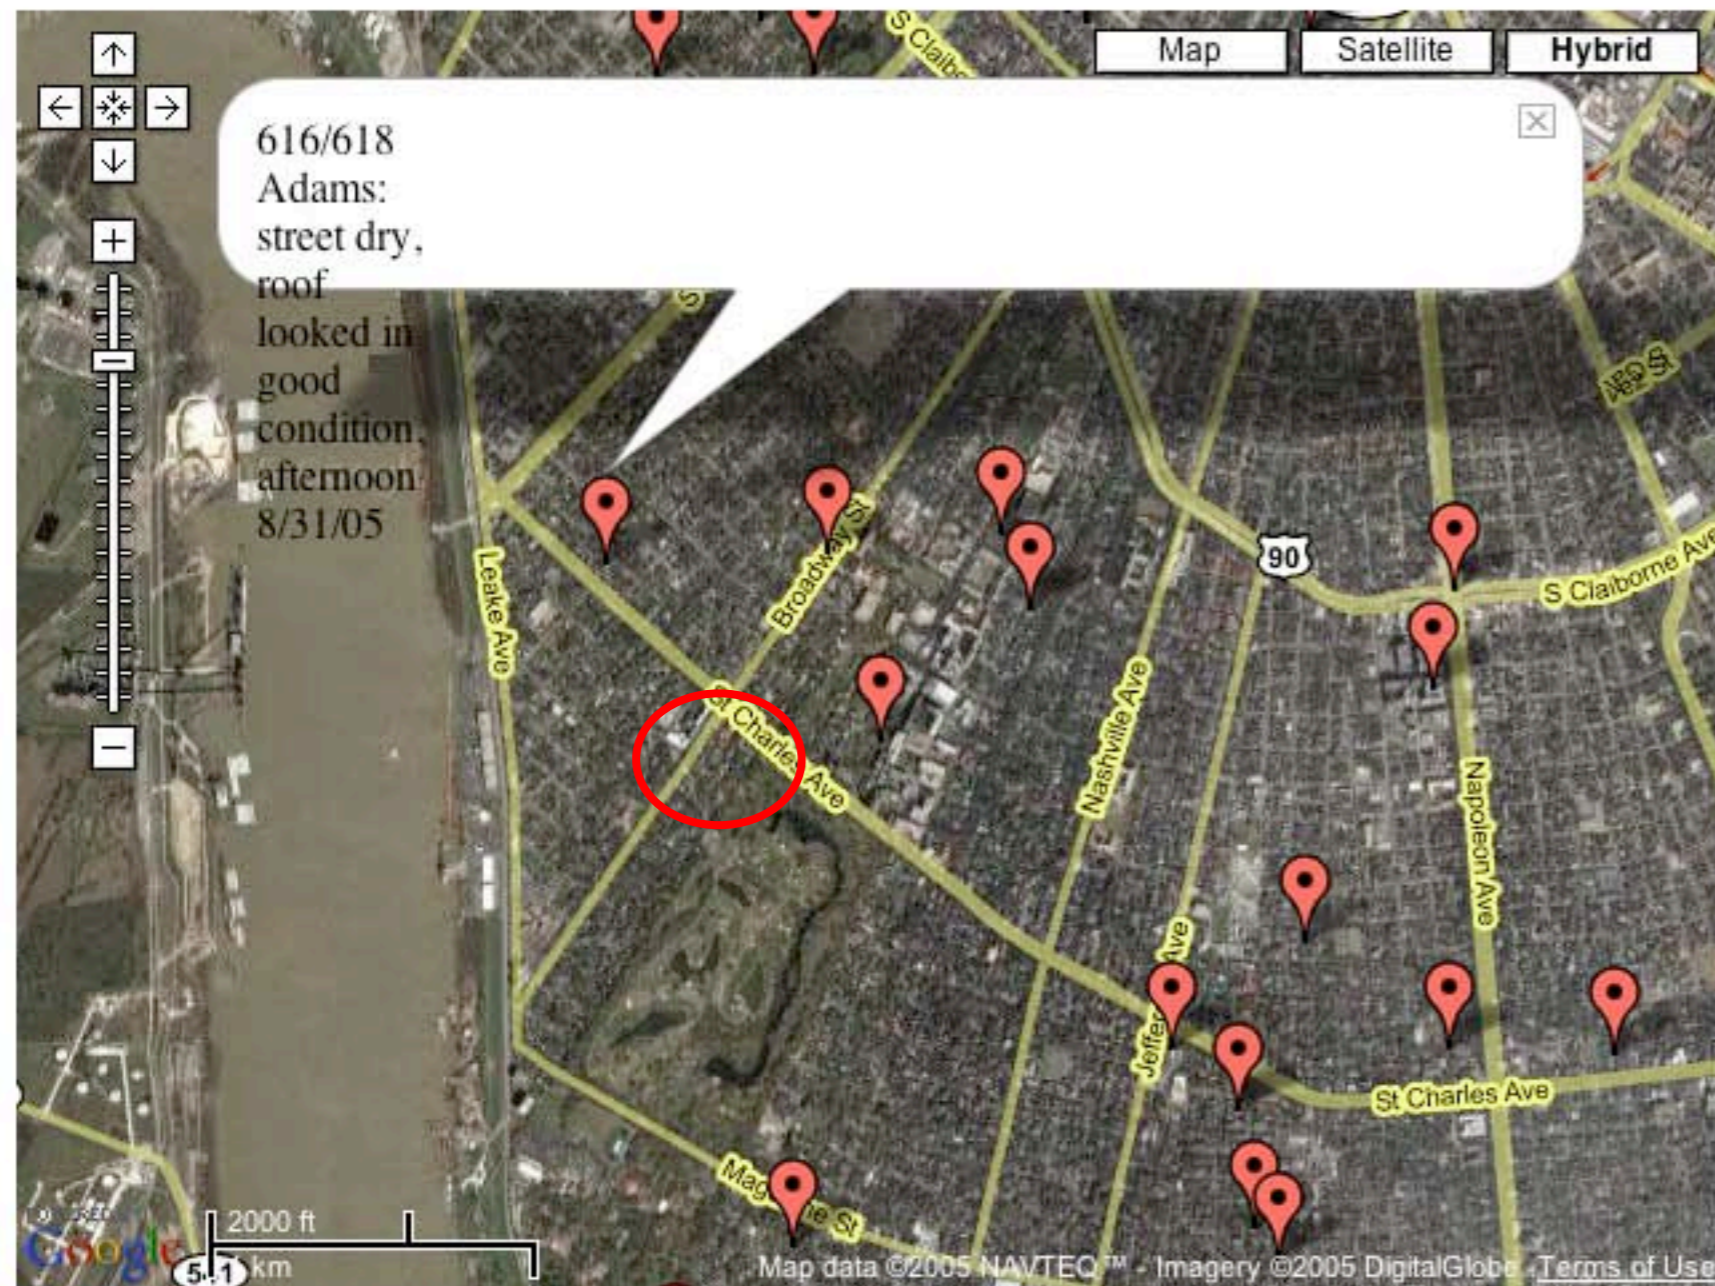

FEMA-1603-DR, Louisiana - Imagery Derived Assessment Jefferson, LA as of 08/31/2005

Location Map

Legend

Affected Population
Flooded Area: 165,075

Affected Households
Flooded Area: 70,942

FEMA

ITS Mapping and Analysis Center
 Washington, DC
 08/31/05 -- 23:45:00 EDT

Note: Please do NOT add markers that ASK for information, only add markers that PROVIDE information.

This is so that this map remains uncluttered and useful for those needing the information.

Note to the person/people who are making markers with text like "City Park" or just addresses with no information: Please stop. The page takes a long time to load because there are lots of markers on the map. The map is *a map* and has that sort of information on it already; markers are not needed. Thank you.

This is so that this map remains uncluttered and useful for those needing the information.

Note to the person/people who are making markers with text like "City Park" or just addresses with no information: Please stop. The page takes a long time to load because there are lots of markers on the map. The map is *a map* and has that sort of information on it already; markers are not needed. Thank you.