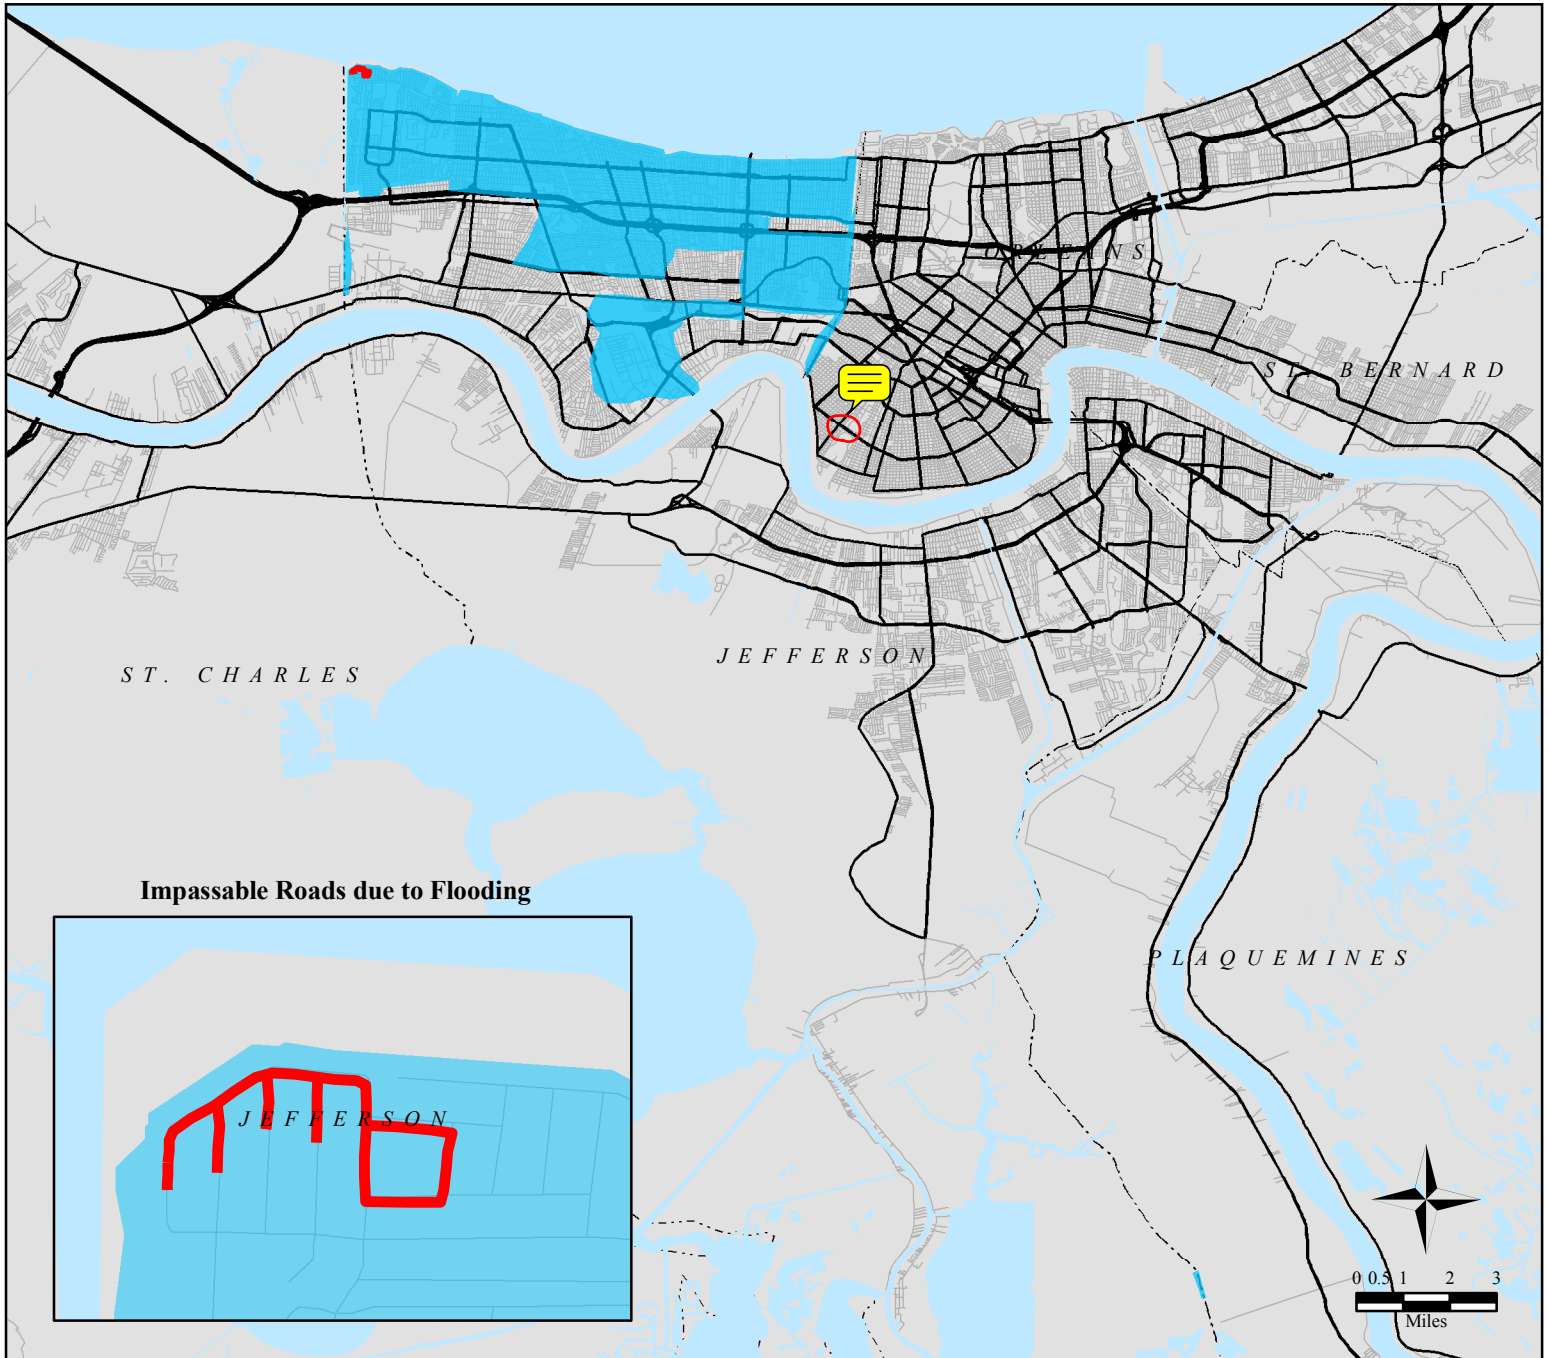

FEMA-1603-DR, Louisiana - Imagery Derived Assessment Jefferson, LA as of 08/31/2005

Location Map

Legend

Affected Population
Flooded Area: 165,075

Affected Households
Flooded Area: 70,942

FEMA

ITS Mapping and Analysis Center
 Washington, DC
 08/31/05 -- 23:45:00 EDT

Note: Please do NOT add markers that ASK for information, only add markers that PROVIDE information.

This is so that this map remains uncluttered and useful for those needing the information.

Note to the person/people who are making markers with text like "City Park" or just addresses with no information: Please stop. The page takes a long time to load because there are lots of markers on the map. The map is *a map* and has that sort of information on it already; markers are not needed. Thank you.