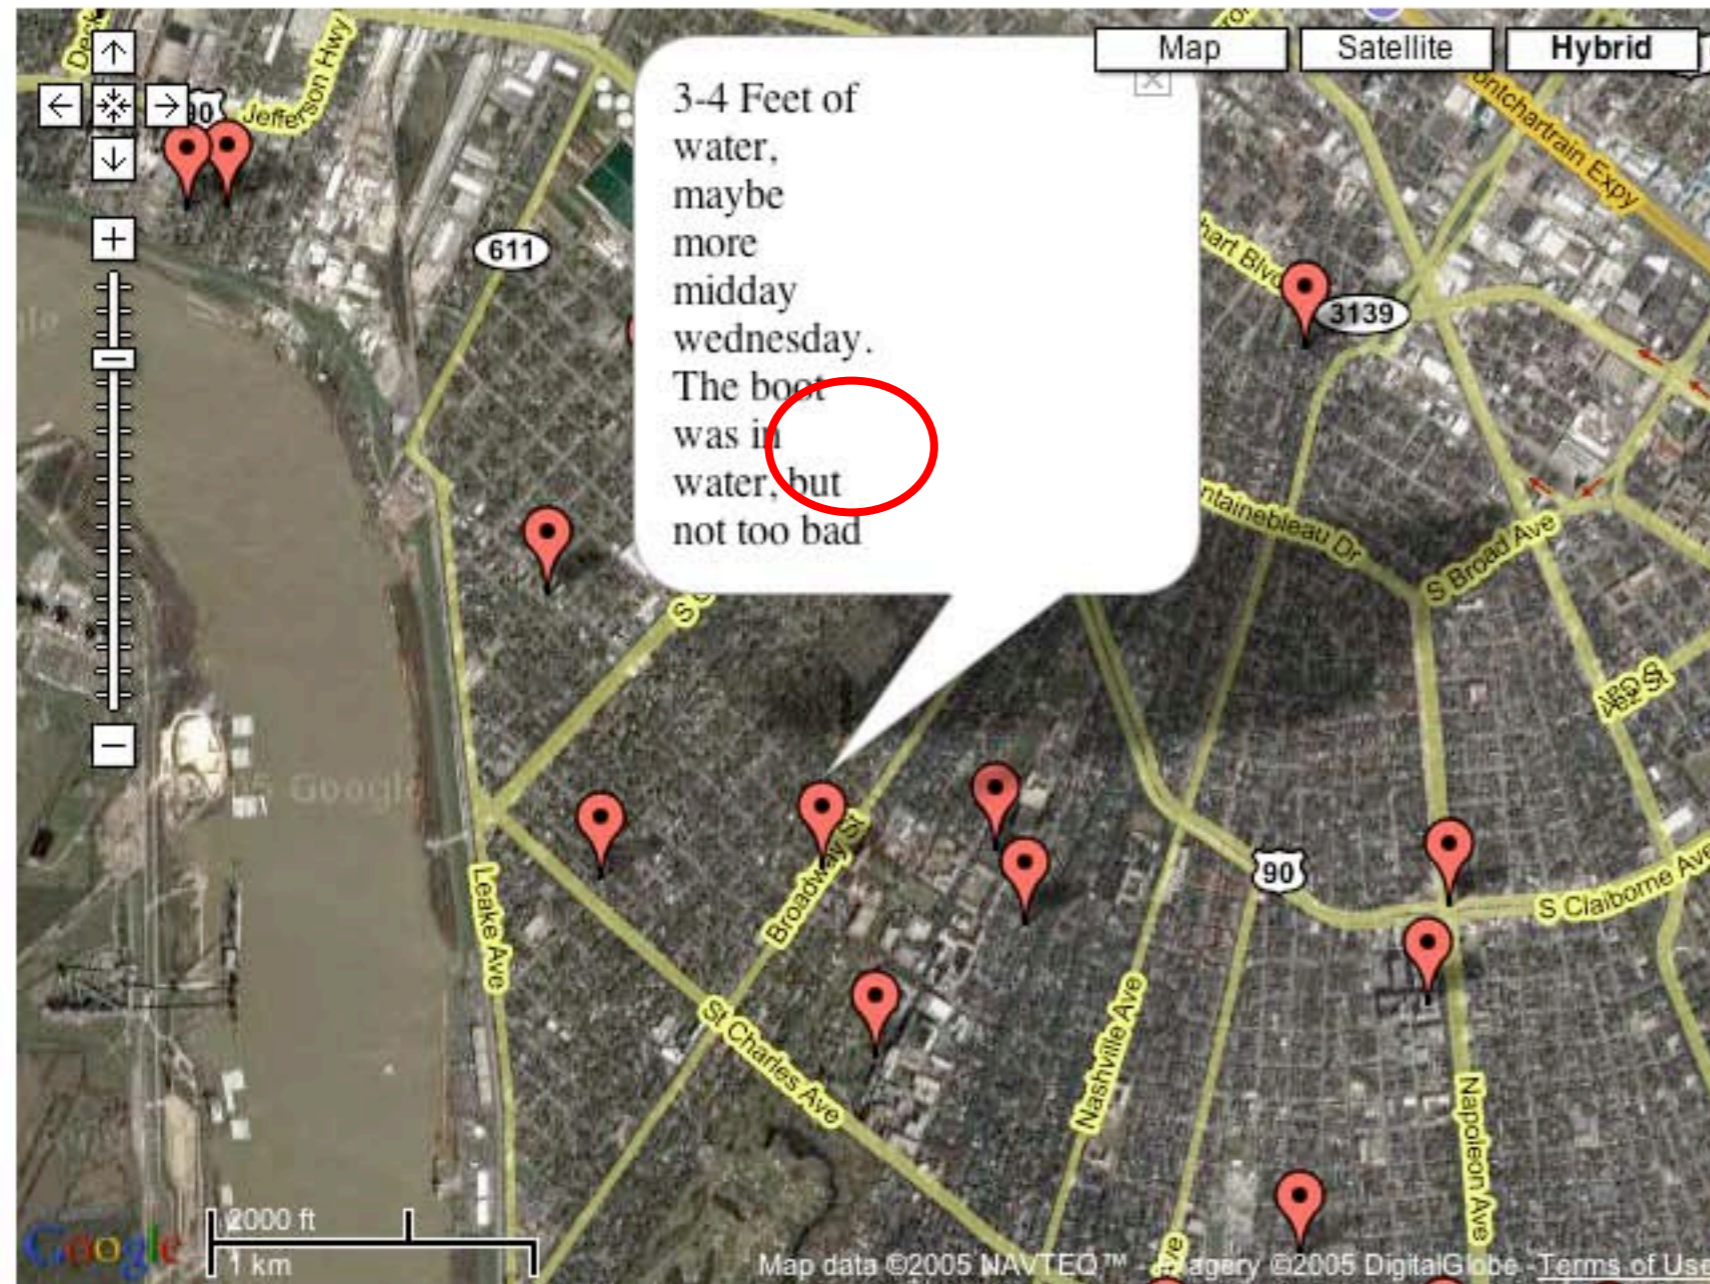

FEMA-1603-DR, Louisiana - Imagery Derived Assessment Jefferson, LA as of 08/31/2005

Location Map

Legend

Affected Population
Flooded Area: 165,075

Affected Households
Flooded Area: 70,942

FEMA

ITS Mapping and Analysis Center
 Washington, DC
 08/31/05 -- 23:45:00 EDT

Note: Please do NOT add markers that ASK for information, only add markers that PROVIDE information.

This is so that this map remains uncluttered and useful for those needing the information.

Note to the person/people who are making markers with text like "City Park" or just addresses with no information: Please stop. The page takes a long time to load because there are lots of markers on the map. The map is *a map* and has that sort of information on it already; markers are not needed. Thank you.

This is so that this map remains uncluttered and useful for those needing the information.

Note to the person/people who are making markers with text like "City Park" or just addresses with no information: Please stop. The page takes a long time to load because there are lots of markers on the map. The map is *a map* and has that sort of information on it already; markers are not needed. Thank you.